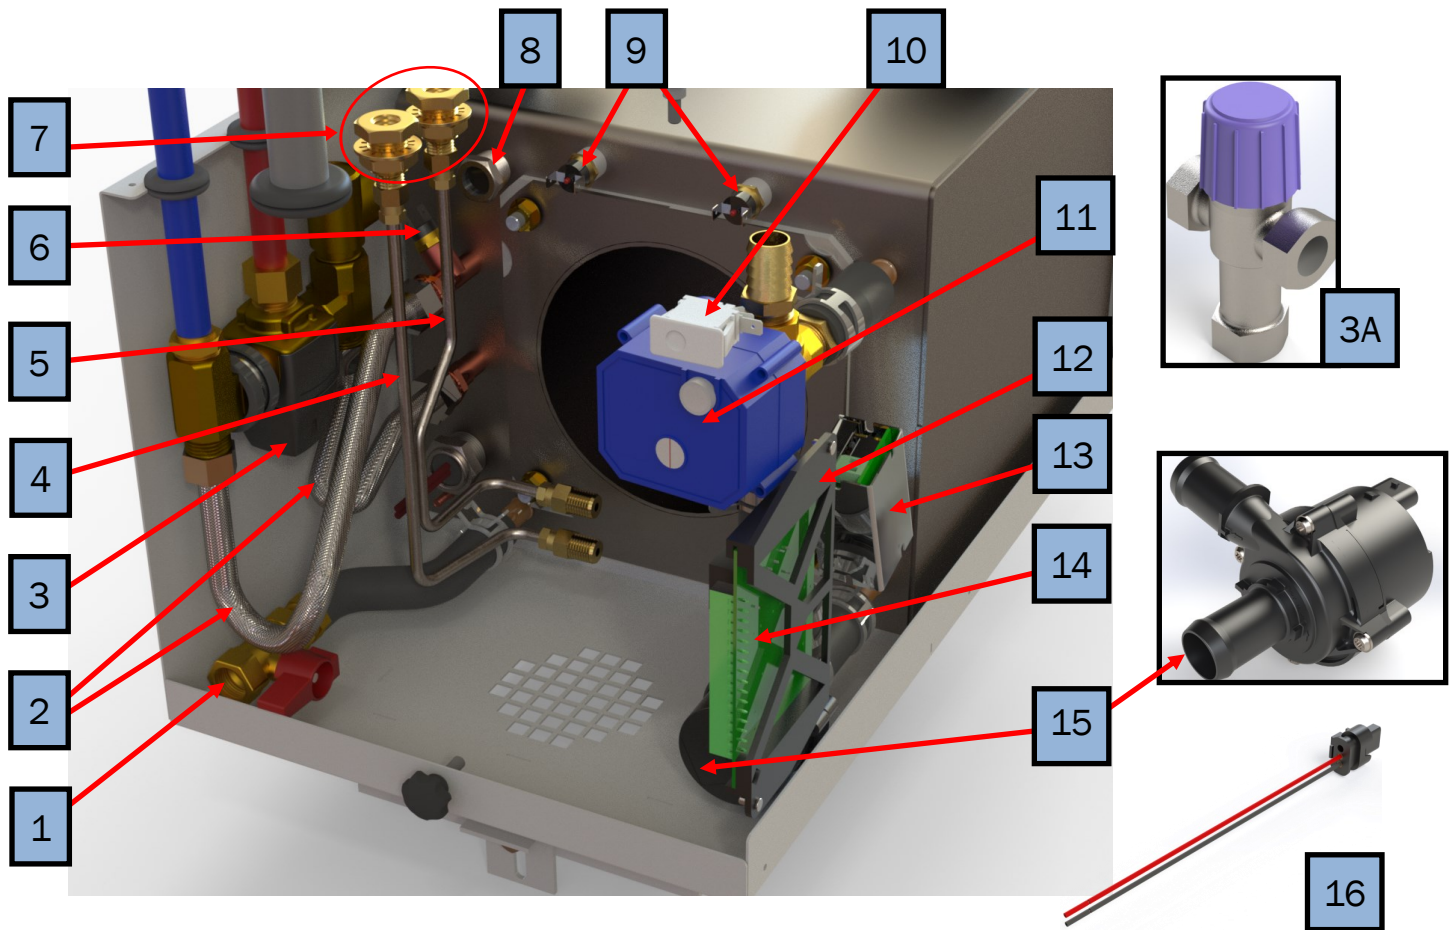

Key	Part Number	Date of Introduction	Description
1	PLX-BV1-200	Launch	Brass Ball Valve 1/2 in. (F) NPT
2	PLX-110-050	Launch	Lead Free Braided Stainless Steel Faucet Connector (x2)
3	PLX-362-100	04/26/2019	Danfoss 120° F Tempering Valve
3A	PLX-09P-100	Launch	Honeywell 140° F Tempering Valve
4	FLE-250-001	Launch	Fuel Supply Line
5	FLE-250-002	Launch	Fuel Return Line
6	ELE-LTC-200	Launch	Low Temperature Cutoff Thermostat
7	PLX-105-800	Launch	Brass Bulkhead Fitting 1/4" x 1/4" (F) NPT
8	ELE-014-010	Launch	Control Thermostat
9	ELE-HLT-425	Launch	215° F High Limit Thermostat
10	ELX-000-051	Launch	12V DC Interlock Switch
11	PLE-251-D01	Launch	Three-Way Motorized Valve Kit (250D)
12	EPE-800-100	Launch	Relay Control Board Cradle
13	ELE-400-025	Launch	Buck Boost Replacement Kit
14	ELE-RCB-200	Launch	200 Series Relay Control Board
15	PLX-100-900	Launch	Buehler C21 Fluid Pump
16	ELE-400-900	Launch	Buehler C21 Wire Harness