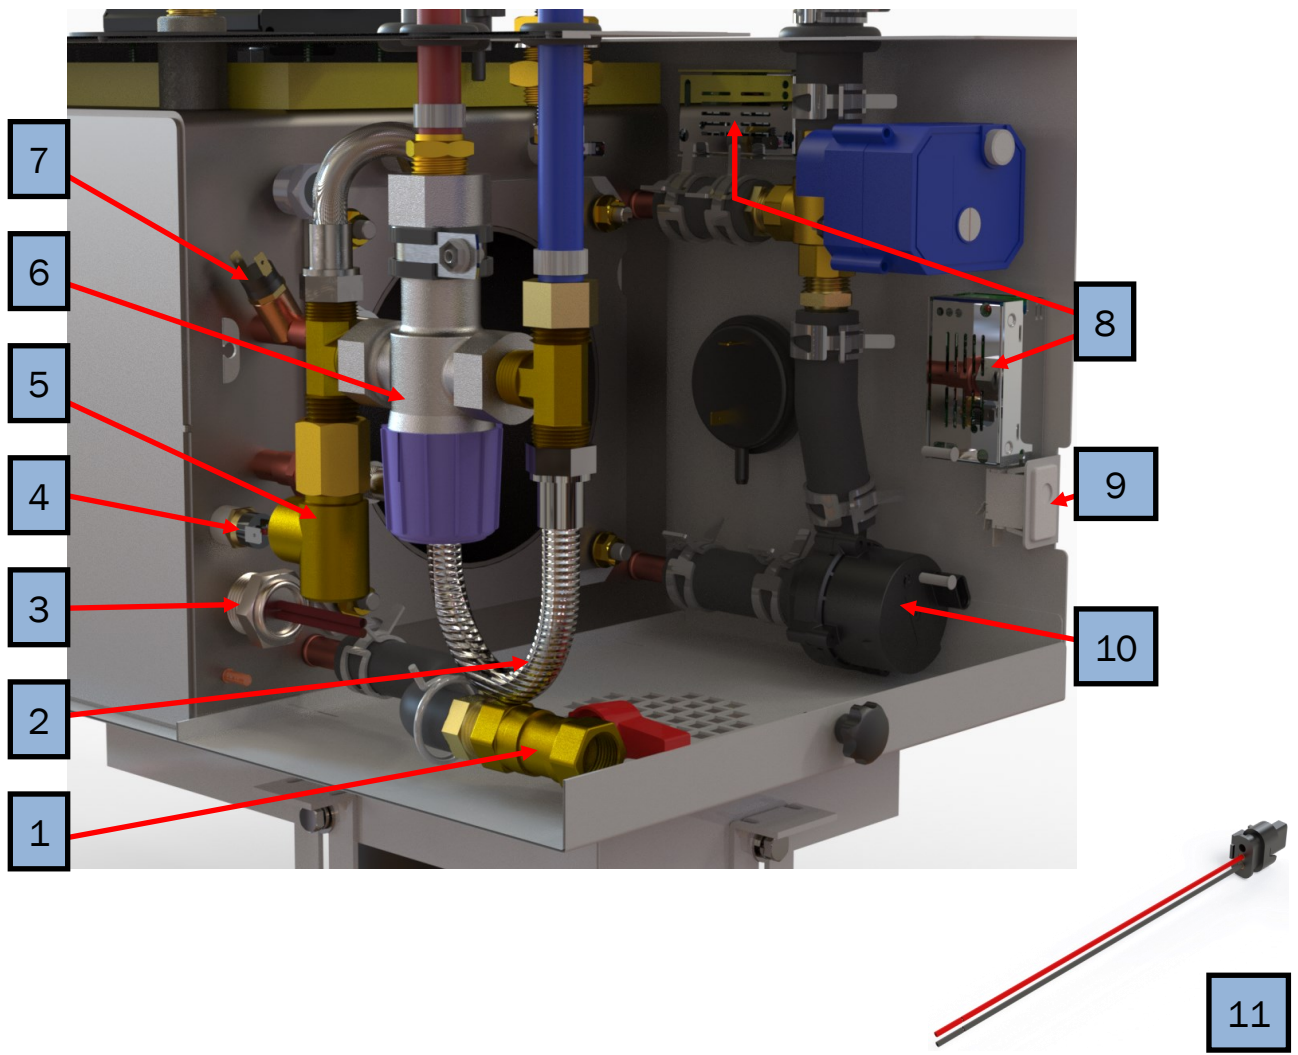

## Diesel Burner Components

**Note:** Some units may have differing fuel pump mounting hardware.

Key	Part Number	Date of Introduction	Description
1	DBE-888-100	Launch	Diesel Air Shutter Kit
2	DBE-888-151	Launch	Diesel Combustion Blower Fan Kit
3	DBE-888-110	Launch	Diesel Igniter Coil Kit
4	DBE-800-008	Launch	Fuel Pump Motor
5	DBE-800-088	Launch	8mm x 8mm Set Screw Coupler
6	DBE-800-056	Launch	Danfoss Diesel Fuel Pump with Solenoid
7	ELE-888-888	Launch	Aqua-Hot 250D Burner Controller Kit
8	FLE-800-007	Launch	Burner Fuel Supply Line
9	ELX-800-020	Launch	Diesel Igniter Module
10	ELE-888-130	Launch	Diesel Photo-Eye Kit
11	SME-800-053	Launch	Fuel Tower Heat Shield
12	WPX-886-41A	Launch	Diesel Fuel Nozzle 60°
13	DBE-000-000	Launch	Aqua-Hot Diesel Burner Assembly
14	ELE-888-121	Launch	Replacement Electrode Wires Kit

Key	Part Number	Date of Introduction	Description
1	PLX-BV1-200	Launch	Brass Ball Valve 1/2 in. (F) NPT
2	ELX-2E7-250	Launch	1,000W AC Element, 3/4" (M) NPT
2A	ELX-2E7-250	04/16/2019	1kW 120V AC Electric Element, 1" NPSM
3	PLX-110-050	Launch	Lead Free Braided Stainless Steel Faucet Connector (x2)
4	PLX-09P-100	Launch	Honeywell 140°F Tempering Valve
4A	PLX-362-100	04/26/2019	Danfoss 120°F 1/2" NPT (M) Mixing Valve
5	ELE-LTC-200	Launch	Low Temperature Cutoff Thermostat
6	PLX-375-050	Launch	Propane Ball Valve
7	ELE-400-025	Launch	Buck Boost Replacement Kit
8	PLE-251-P01	Launch	Motorized 3-Way Valve (250P Only)
9	ELX-375-010	Launch	Fan Validation Switch
10	PLX-100-900	Launch	Buehler C21 Fluid Pump
11	ELX-000-051	Launch	Interlock Switch
12	ELX-400-900	Launch	Buehler C20 Pump Harness