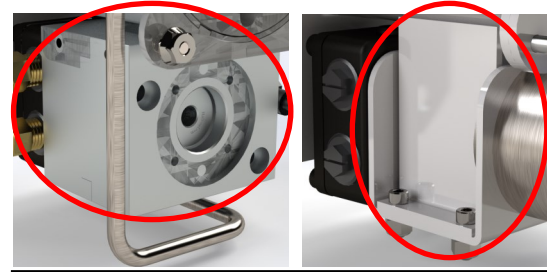

Diesel Burner Components

Note: Some units may have differing fuel pump mounting hardware.