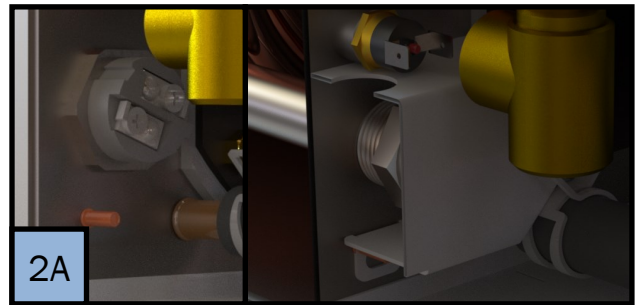

Key	Part Number	Date of Introduction	Description
1	PLX-BV1-200	Launch	Brass Ball Valve 1/2 in. (F) NPT
2	ELX-2E7-250	Launch	1,000W AC Element, 3/4" (M) NPT
2A	ELX-2E7-250	04/16/2019	1kW 120V AC Electric Element, 1" NPSM
3	PLX-110-050	Launch	Lead Free Braided Stainless Steel Faucet Connector (x2)
4	PLX-09P-100	Launch	Honeywell 140°F Tempering Valve
4A	PLX-362-100	04/26/2019	Danfoss 120°F 1/2" NPT (M) Mixing Valve
5	ELE-LTC-200	Launch	Low Temperature Cutoff Thermostat
6	PLX-375-050	Launch	Propane Ball Valve
7	ELE-400-025	Launch	Buck Boost Replacement Kit
8	PLE-251-P01	Launch	Motorized 3-Way Valve (250P Only)
9	ELX-375-010	Launch	Fan Validation Switch
10	PLX-100-900	Launch	Buehler C21 Fluid Pump
11	ELX-000-051	Launch	Interlock Switch
12	ELX-400-900	Launch	Buehler C20 Pump Harness