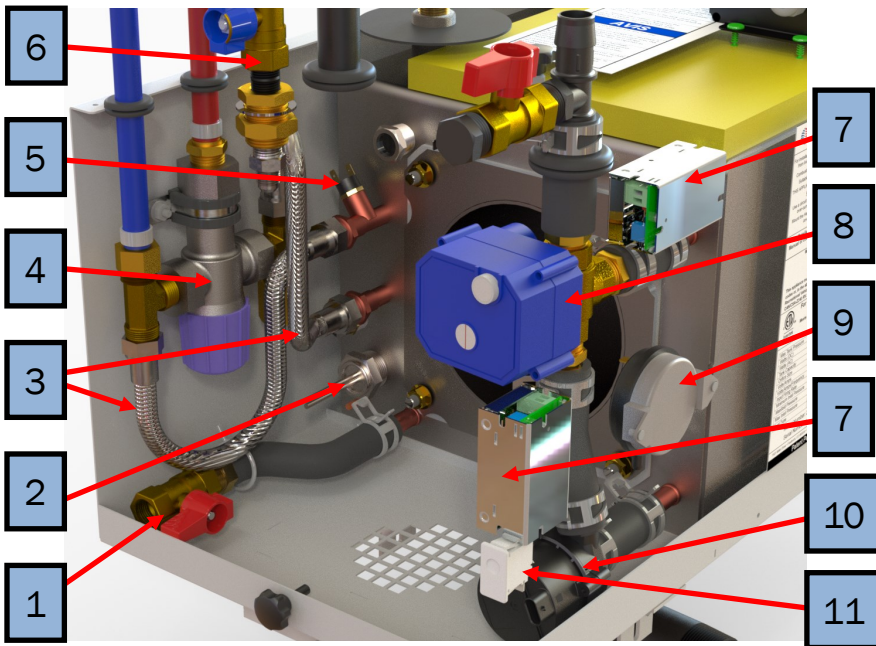

Key	Part Number	Date of Introduction	Description
1	PLX-BV1-200	Launch	Brass Ball Valve 1/2 in. (F) NPT
2	ELX-2E7-250	Launch	1,000W AC Element, 3/4" (M) NPT
2A	ELX-2E7-250	04/16/2019	1kW 120V AC Electric Element, 1" NPSM
3	PLX-110-050	Launch	Lead Free Braided Stainless Steel Faucet Connector (x2)
4	PLX-09P-100	Launch	Honeywell 140°F Tempering Valve
4A	PLX-362-100	04/26/2019	Danfoss 120°F 1/2" NPT (M) Mixing Valve
5	ELE-LTC-200	Launch	Low Temperature Cutoff Thermostat
6	PLX-375-050	Launch	Propane Ball Valve
7	ELE-400-025	Launch	Buck Boost Replacement Kit
8	PLE-251-P01	Launch	Motorized 3-Way Valve (250P Only)
9	ELX-375-010	Launch	Fan Validation Switch
10	PLX-100-900	Launch	Buehler C21 Fluid Pump
11	ELX-000-051	Launch	Interlock Switch
12	ELX-400-900	Launch	Buehler C20 Pump Harness