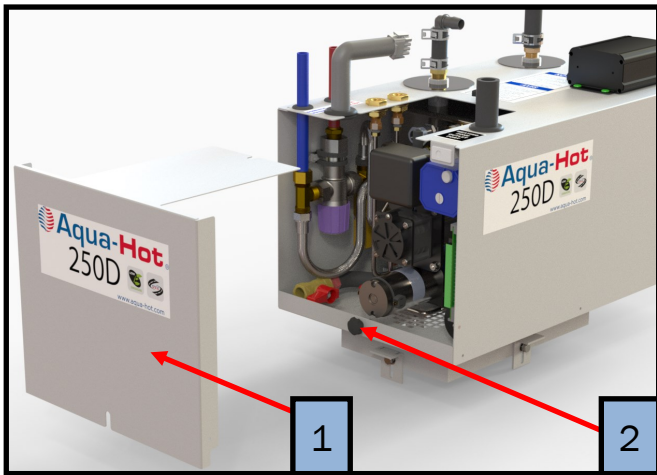

Key	Part Number	Date of Introduction	Description
1	SME-200-002	Launch	Access Cover
2	HDX-010-400	Launch	Star Grip Thumb Screw (x2)
3	MSE-200-0FB	Launch	Kit: Expansion Bottle, Float Sensor, Clamps, Hose
4	PLX-CTB-270	Launch	3/4" Constant Tension Hose Clamp
5	ELE-000-508	Launch	12V DC Switch Panel Assembly
6	ELX-283-283	Launch	Rocker Switch
7	PLX-664-750	Launch	Pipe Nipple, 3" 1-1/2" (M) NPT
8	PLX-11D-028	Launch	90° Exhaust Elbow, 1-1/2" x 1-1/2" (F) NPT
9	PLX-664-730	Launch	Pipe Nipple, 4" 1-1/2" (M) NPT