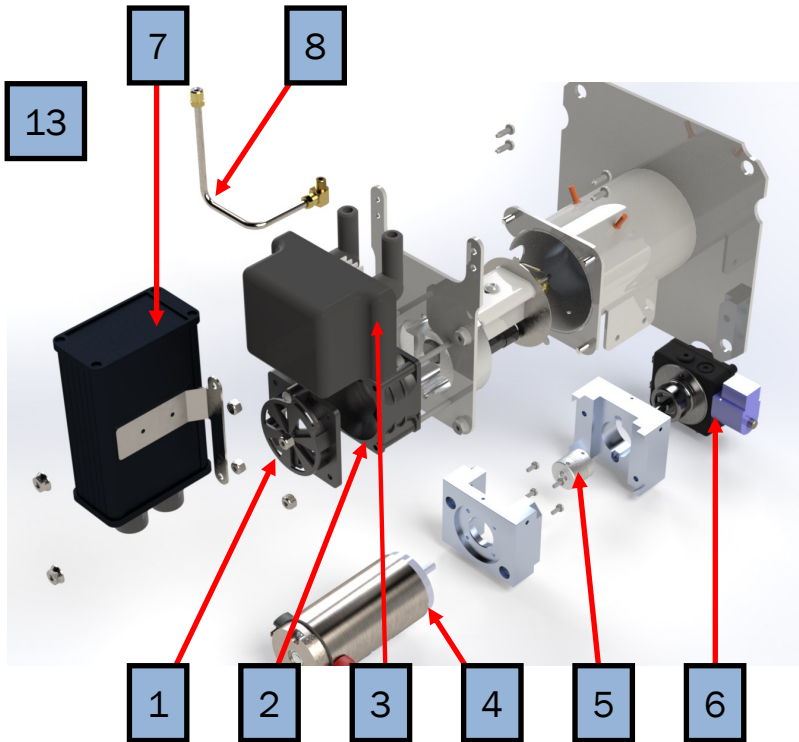

Diesel Burner Components

Note: Some units may have differing fuel pump mounting hardware.