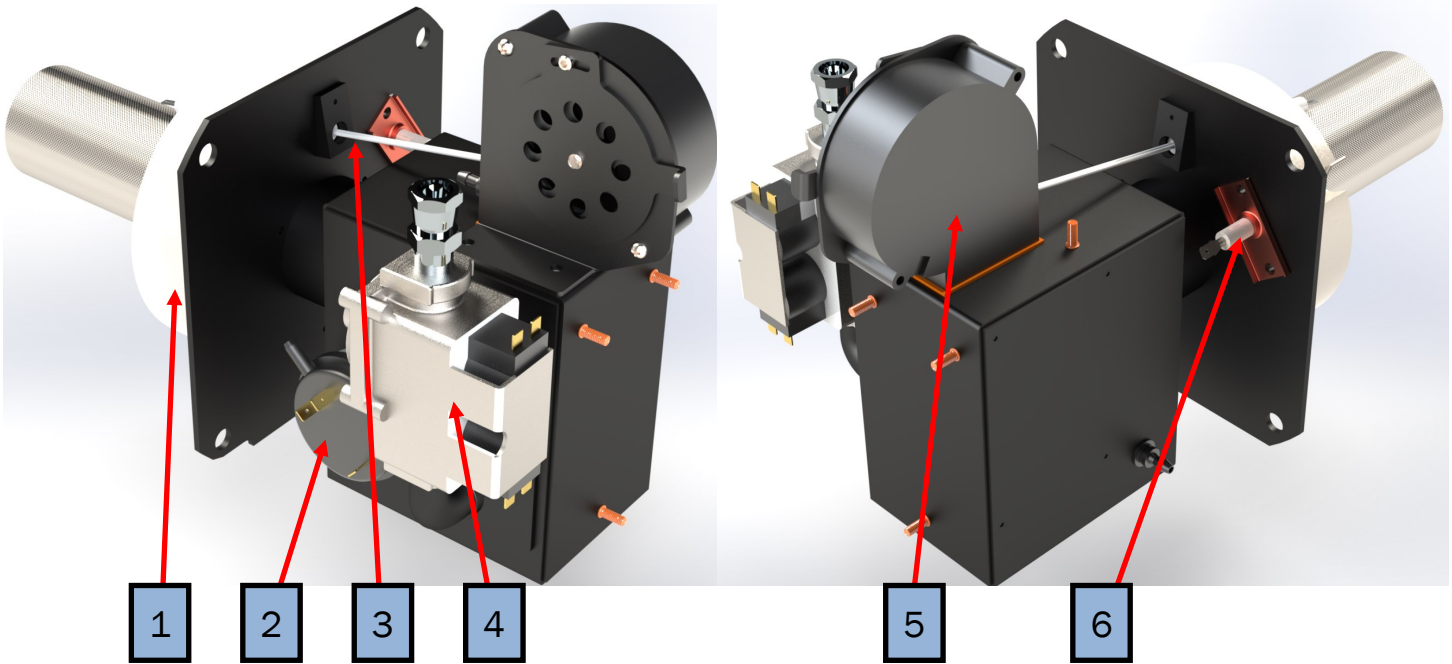

Key	Part Number	Date of Introduction	Description
1	MSE-375-015	Launch	Refractory Insulation
2	ELX-375-035	Launch	Exhaust Back Pressure Switch
3	ELX-375-030	Launch	Propane Hot Surface Igniter
4	PLX-375-010	Launch	Dual Stage Propane Gas Valve
5	ELX-375-020-FRU	Launch	Propane Blower Fan Replacement Kit
6	ELX-375-015	Launch	Flame Sensor
7	ELX-375-025	Launch	Propane Burner Fenwal Control Card