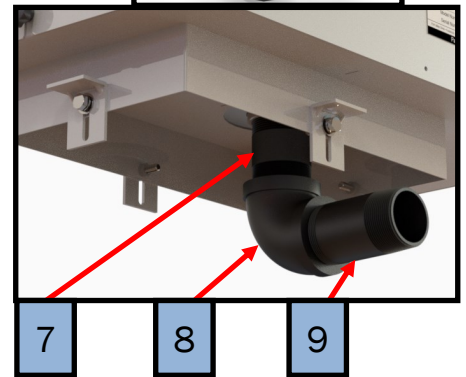

Key	Part Number	Date of Introduction	Description
1	SME-200-002	Launch	Access Cover
2	HDX-010-400	Launch	Star Grip Thumb Screw (x2)
3	MSE-200-0FB	Launch	Kit: Expansion Bottle, Float Sensor, Clamps, Hose
4	PLX-CTB-270	Launch	3/4" Constant Tension Hose Clamp
5	ELE-000-508	Launch	12V DC Switch Panel Assembly
6	ELX-283-283	Launch	Rocker Switch
7	PLX-664-750	Launch	Pipe Nipple, 3" 1-1/2" (M) NPT
8	PLX-11D-028	Launch	90° Exhaust Elbow, 1-1/2" x 1-1/2" (F) NPT
9	PLX-664-730	Launch	Pipe Nipple, 4" 1-1/2" (M) NPT