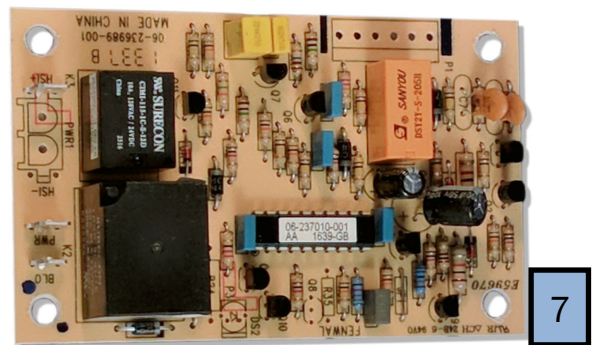

Key	Part Number	Date of Introduction	Description
1	MSE-375-015	Launch	Refractory Insulation
2	ELX-375-035	Launch	Exhaust Back Pressure Switch
3	ELX-375-030	Launch	Propane Hot Surface Igniter
4	PLX-375-010	Launch	Dual Stage Propane Gas Valve
5	ELX-375-020-FRU	Launch	Propane Blower Fan Replacement Kit
6	ELX-375-015	Launch	Flame Sensor
7	ELX-375-025	Launch	Propane Burner Fenwal Control Card