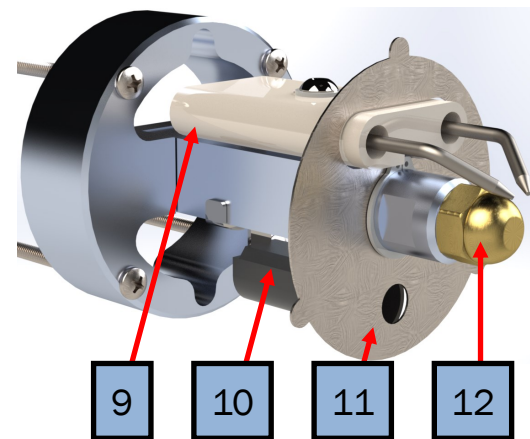

Key	Part Number	Date of Introduction	Description
1	DBE-888-100	Launch	Diesel Air Shutter Kit
2	DBE-888-151	Launch	Diesel Combustion Blower Fan Kit
3	DBE-888-110	Launch	Diesel Igniter Coil Kit
4	DBE-800-008	Launch	Fuel Pump Motor
5	DBE-800-088	Launch	8mm x 8mm Set Screw Coupler
6	DBE-800-056	Launch	Danfoss Diesel Fuel Pump with Solenoid
7	ELE-888-888	Launch	Aqua-Hot 250D Burner Controller Kit
8	FLE-800-007	Launch	Burner Fuel Supply Line
9	ELX-800-020	Launch	Diesel Igniter Module
10	ELE-888-130	Launch	Diesel Photo-Eye Kit
11	SME-800-053	Launch	Fuel Tower Heat Shield
12	WPX-886-41A	Launch	Diesel Fuel Nozzle 60°
13	DBE-000-000	Launch	Aqua-Hot Diesel Burner Assembly
14	ELE-888-121	Launch	Replacement Electrode Wires Kit