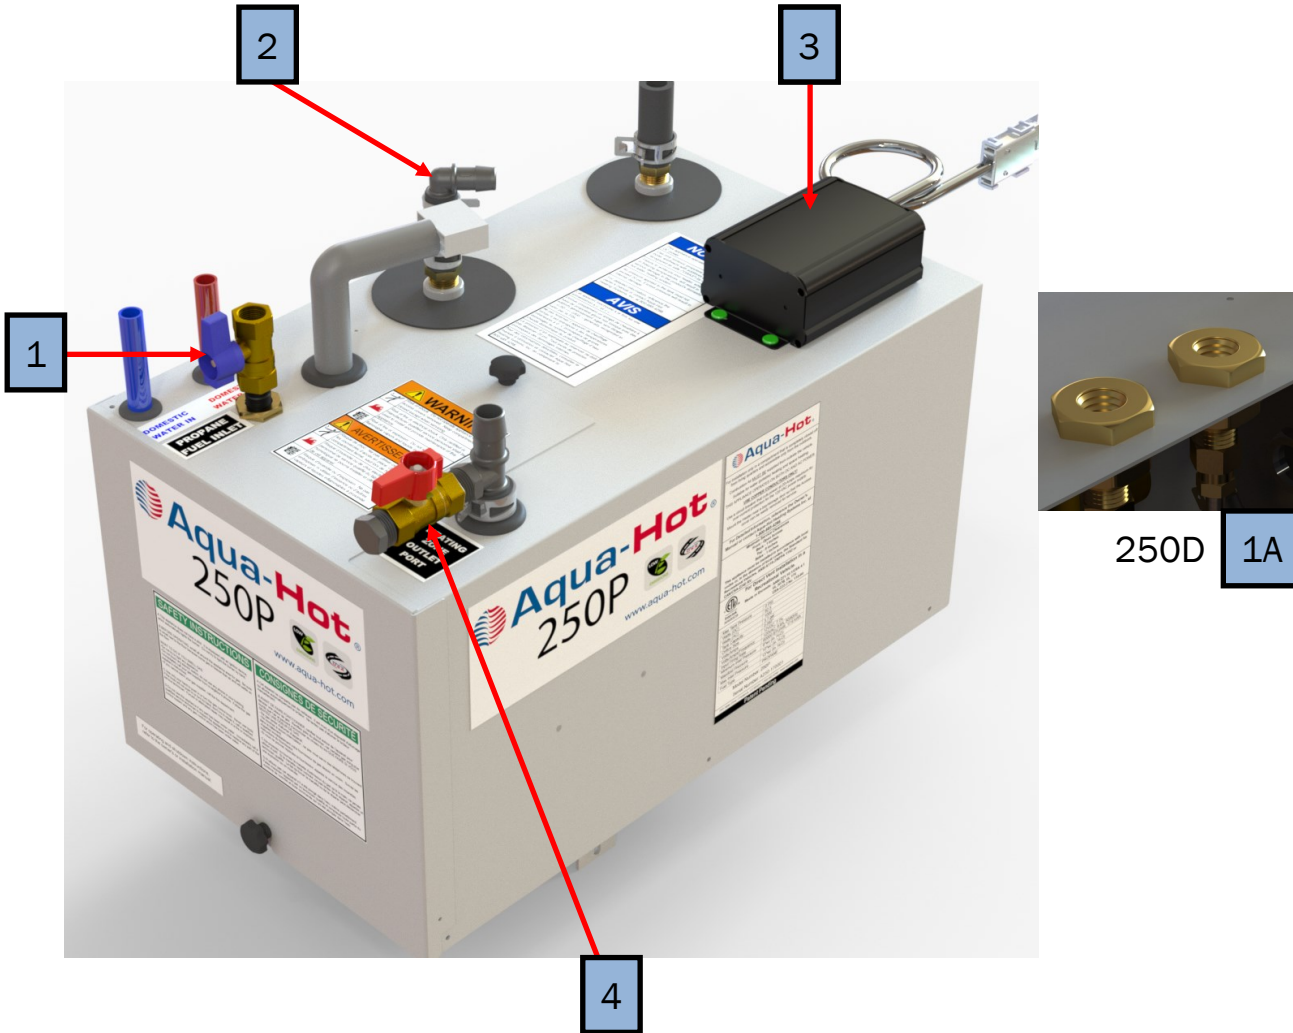

### 250D Components..... 4

Brass Ball Valve (Drain).....	
Lead Free Braided Stainless Steel Faucet Connector...	
Danfoss 120° F Tempering Valve.....	
Honeywell 140° F Tempering Valve.....	
Fuel Supply Line.....	
Fuel Return Line.....	
Low-Temperature Cutoff Thermostat.....	
Brass Bulkhead Fitting Diesel Fuel Connection.....	
Control Thermostat.....	
High Limit Thermostat.....	
Interlock Switch.....	
Three-Way Motorized Valve.....	
Relay Control Board Cradle.....	
Buck Boost Module.....	
200 Series Relay Control Board.....	
Buehler C21 Fluid Pump.....	
Pressure Relief Valve.....	

### Diesel Burner Components

Aqua-Hot Diesel Burner.....	
Diesel Air Shutter.....	
Diesel Igniter Coil.....	
Fuel Pump Motor.....	
Set Screw Coupler.....	
Danfoss Diesel Fuel Pump with Solenoid.....	
Burner Fuel Supply Line.....	
Diesel Igniter Module.....	
Diesel Photo-Eye.....	
Fuel Tower Heat Shield.....	
Diesel Fuel Nozzle.....	

### 250P Components.....

Brass Ball Valve (Drain).....	
1,000W AC Electric Element.....	
Lead Free Braided Stainless Steel Faucet Connector...	
Honeywell 140° F Tempering Valve.....	
Danfoss 120° F 1/2" NPT (M) Mixing Valve.....	
Low-Temperature Cutoff Thermostat.....	
Propane Ball Valve.....	
Buck Boost Module.....	
Motorized Three-Way Valve.....	
Fan Validation Switch.....	
Buehler C21 Fluid Pump.....	
Interlock Switch.....	

Key	Part Number	Date of Introduction	Description
1	SME-200-002	Launch	Access Cover
2	HDX-010-400	Launch	Star Grip Thumb Screw (x2)
3	MSE-200-0FB	Launch	Kit: Expansion Bottle, Float Sensor, Clamps, Hose
4	PLX-CTB-270	Launch	3/4" Constant Tension Hose Clamp
5	ELE-000-508	Launch	12V DC Switch Panel Assembly
6	ELX-283-283	Launch	Rocker Switch
7	PLX-664-750	Launch	Pipe Nipple, 3" 1-1/2" (M) NPT
8	PLX-11D-028	Launch	90° Exhaust Elbow, 1-1/2" x 1-1/2" (F) NPT
9	PLX-664-730	Launch	Pipe Nipple, 4" 1-1/2" (M) NPT