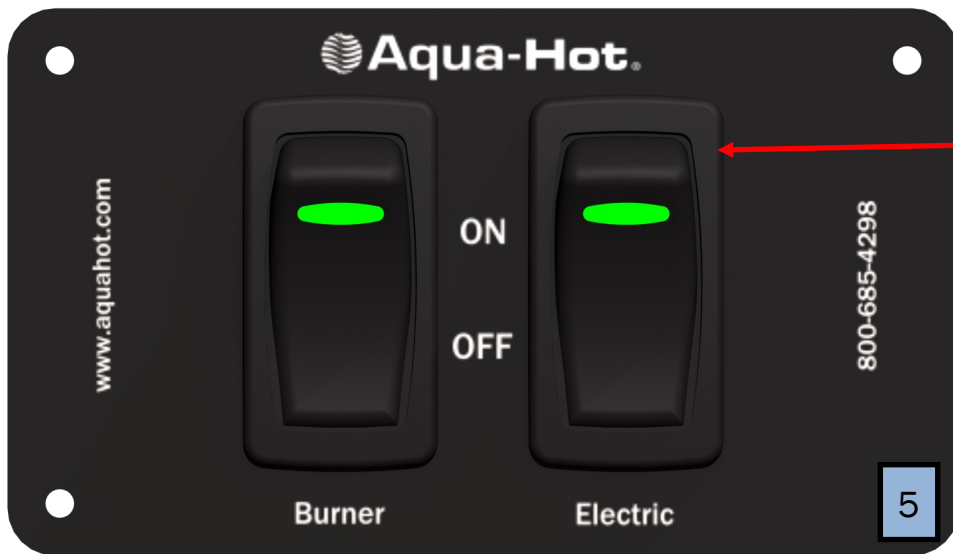

Key	Part Number	Date of Introduction	Description
1	SME-200-002	Launch	Access Cover
2	HDX-010-400	Launch	Star Grip Thumb Screw (x2)
3	MSE-200-0FB	Launch	Kit: Expansion Bottle, Float Sensor, Clamps, Hose
4	PLX-CTB-270	Launch	3/4" Constant Tension Hose Clamp
5	ELE-000-508	Launch	12V DC Switch Panel Assembly
6	ELX-283-283	Launch	Rocker Switch
7	PLX-664-750	Launch	Pipe Nipple, 3" 1-1/2" (M) NPT
8	PLX-11D-028	Launch	90° Exhaust Elbow, 1-1/2" x 1-1/2" (F) NPT
9	PLX-664-730	Launch	Pipe Nipple, 4" 1-1/2" (M) NPT