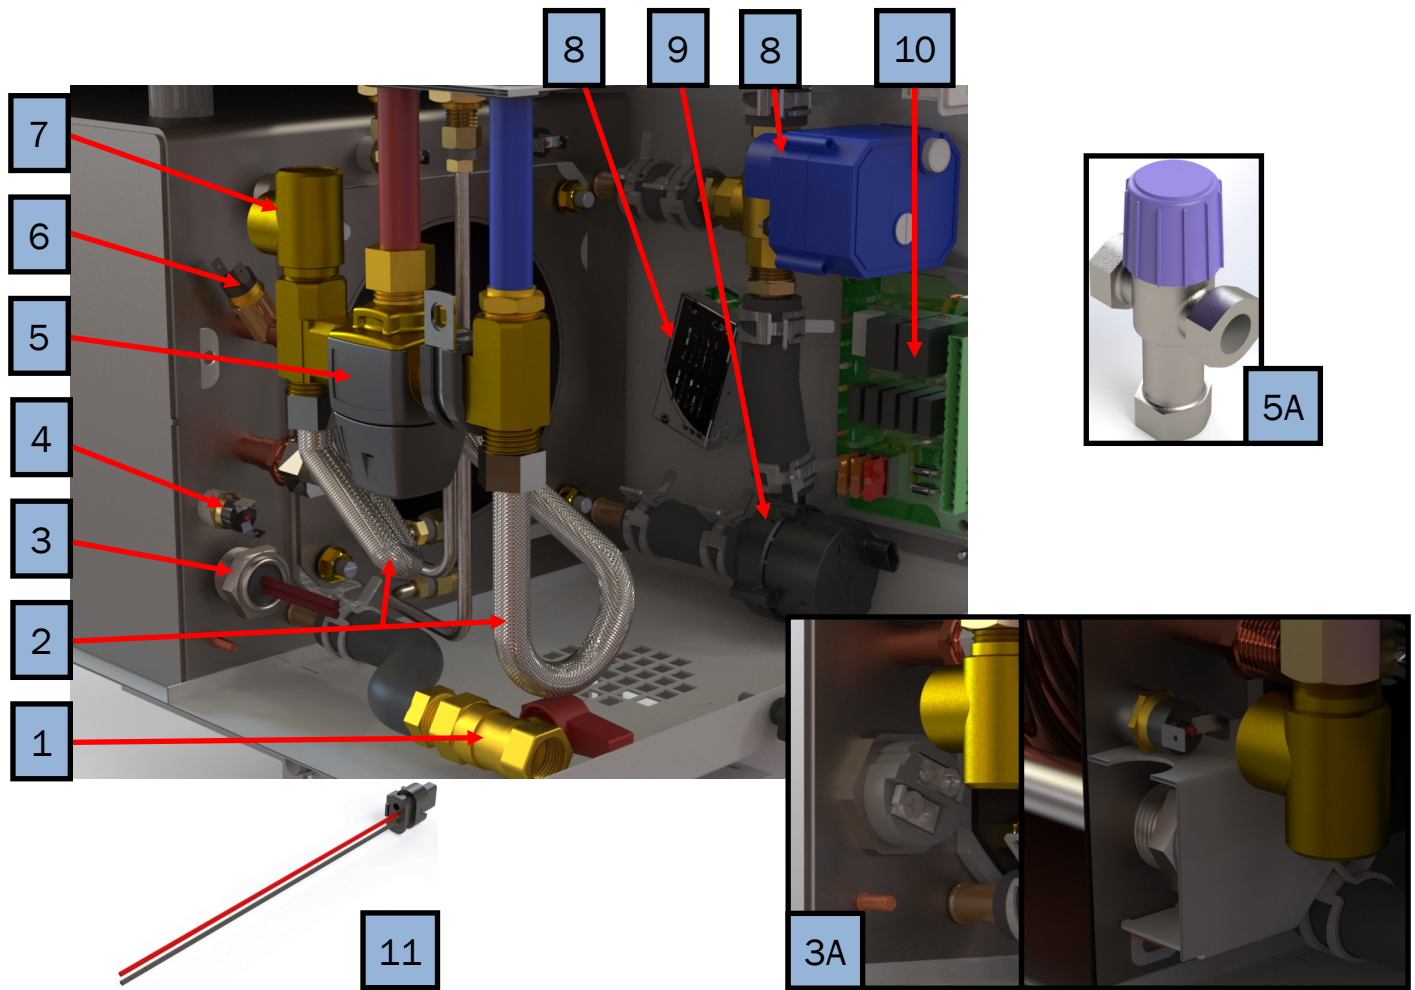

Key	Part Number	Date of Introduction	Description
1	SME-200-002	Launch	Access Cover
2	HDX-010-400	Launch	Star Grip Thumb Screw (x2)
3	MSE-200-0FB	Launch	Kit: Expansion Bottle, Float Sensor, Clamps, Hose
4	PLX-CTB-270	Launch	3/4" Constant Tension Hose Clamp
5	ELE-000-508	Launch	12V DC Switch Panel Assembly
6	ELX-283-283	Launch	Rocker Switch
7	PLX-664-750	Launch	Pipe Nipple, 3" 1-1/2" (M) NPT
8	PLX-11D-028	Launch	90° Exhaust Elbow, 1-1/2" x 1-1/2" (F) NPT
9	PLX-664-730	Launch	Pipe Nipple, 4" 1-1/2" (M) NPT

Key	Part Number	Date of Introduction	Description
1	PLX-375-050	Launch	Propane Gas Ball Valve
1A	PLX-105-800	Launch	Brass Bulkhead Fitting, 1/4" x 1/4" (F) NPT
2	PLX-200-345	Launch	90° Hose Elbow with 5/8" Barb
3	ELX-630-001	Launch	AC Electric Relay
4	PLX-BV1-200	Launch	Brass Ball Valve 1/2" (F) NPT

Key	Part Number	Date of Introduction	Description
1	PLX-BV1-200	Launch	Brass Ball Valve 1/2 in. (F) NPT
2	PLX-110-050	Launch	Lead Free Braided Stainless Steel Faucet Connector (x2)
3	PLX-362-100	04/26/2019	Danfoss 120° F Tempering Valve
3A	PLX-09P-100	Launch	Honeywell 140° F Tempering Valve
4	FLE-250-001	Launch	Fuel Supply Line
5	FLE-250-002	Launch	Fuel Return Line
6	ELE-LTC-200	Launch	Low Temperature Cutoff Thermostat
7	PLX-105-800	Launch	Brass Bulkhead Fitting 1/4" x 1/4" (F) NPT
8	ELE-014-010	Launch	Control Thermostat
9	ELE-HLT-425	Launch	215° F High Limit Thermostat
10	ELX-000-051	Launch	12V DC Interlock Switch
11	PLE-251-D01	Launch	Three-Way Motorized Valve Kit (250D)
12	EPE-800-100	Launch	Relay Control Board Cradle
13	ELE-400-025	Launch	Buck Boost Replacement Kit
14	ELE-RCB-200	Launch	200 Series Relay Control Board
15	PLX-100-900	Launch	Buehler C21 Fluid Pump
16	ELE-400-900	Launch	Buehler C21 Wire Harness